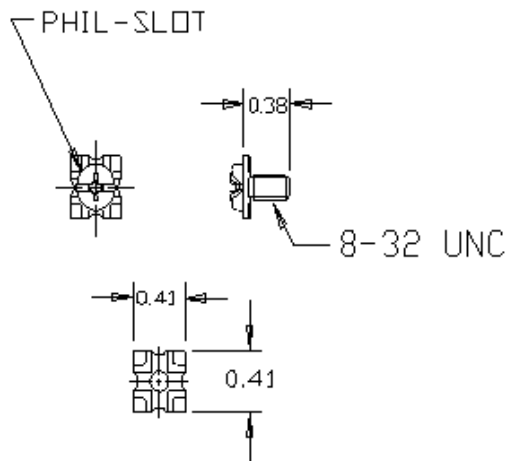

January 19, 2017

PRODUCT OBSOLESCENCE ANNOUNCEMENT

Due to diminished demand, Marathon Special Products is eliminating the "3780" screw option for our 672 GP and 672 RZ series terminal blocks. This is a #8-32 BRASS, Philips-slotted screw with wire clamp.

We will continue to offer this type of screw in our STEEL versions, which are the "3786" and "3787" options.

This change is to take place effective January 20th, 2017. Any order for product after January 20th, 2017, is subject to review and may be rejected should we not have the necessary components to complete the order.